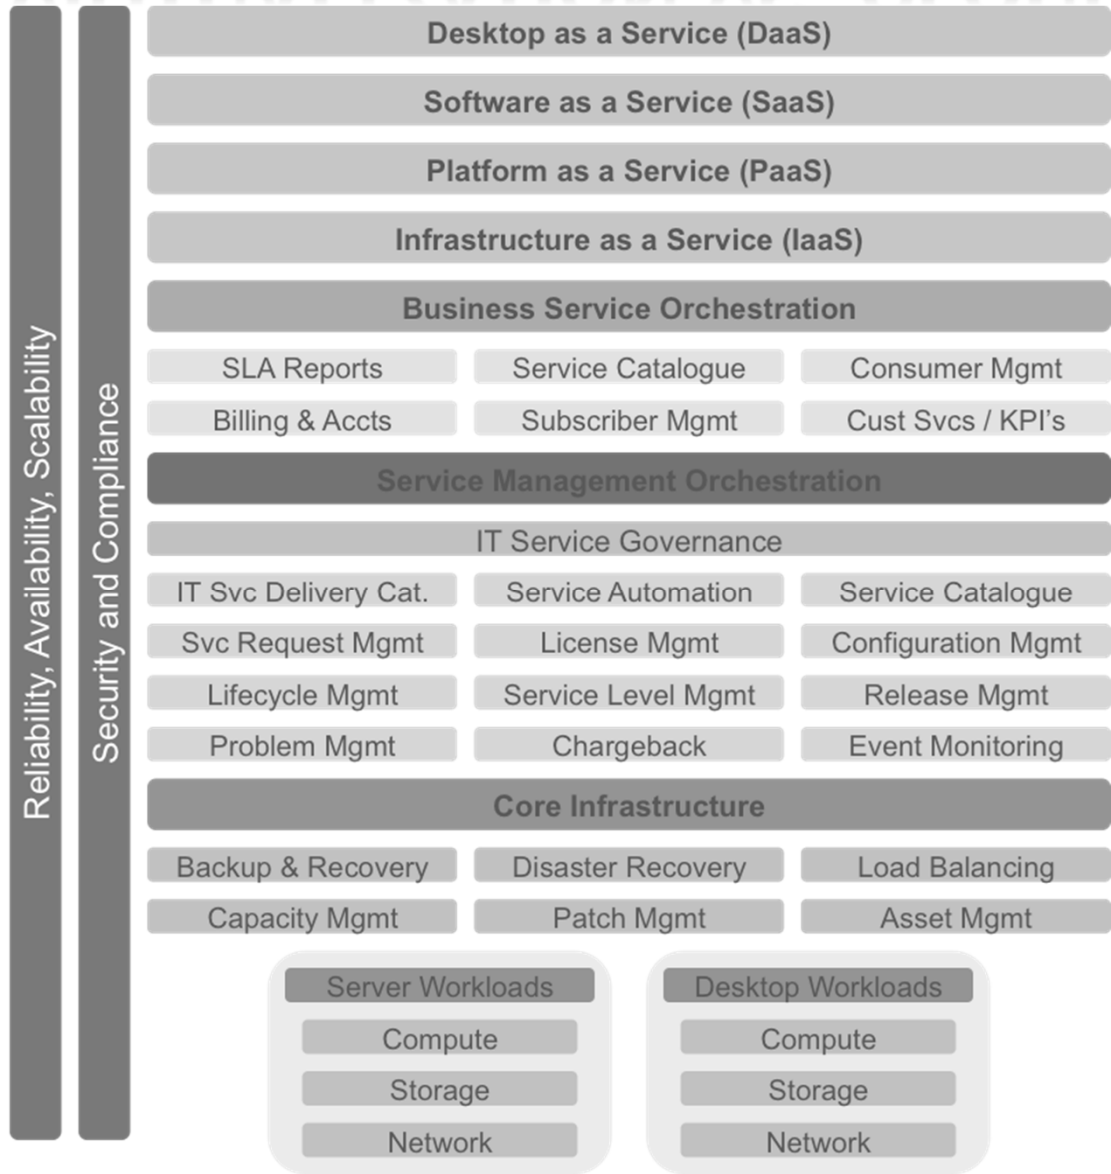

× Advantages

- + Flexibility
- + Flat C-level
- + More pragmatic

ProfessionalVMware

How many turtles can you fit on a rock?

SMB VS. ENTERPRISE

- × Similar requirements

- + Availability level

- + SLA

- + BC/DR

- × Different constraints

- + ...

VIRTUALIZATION VS. CLOUD

MISTAKES TO AVOID

- ✘ You cannot sacrifice everything for the budget
 - + Reasonable design
 - + Backup solutions
- ✘ BYOES (Build Your Own Enterprise Solution)
 - + Lack of support
 - + Lack of availability