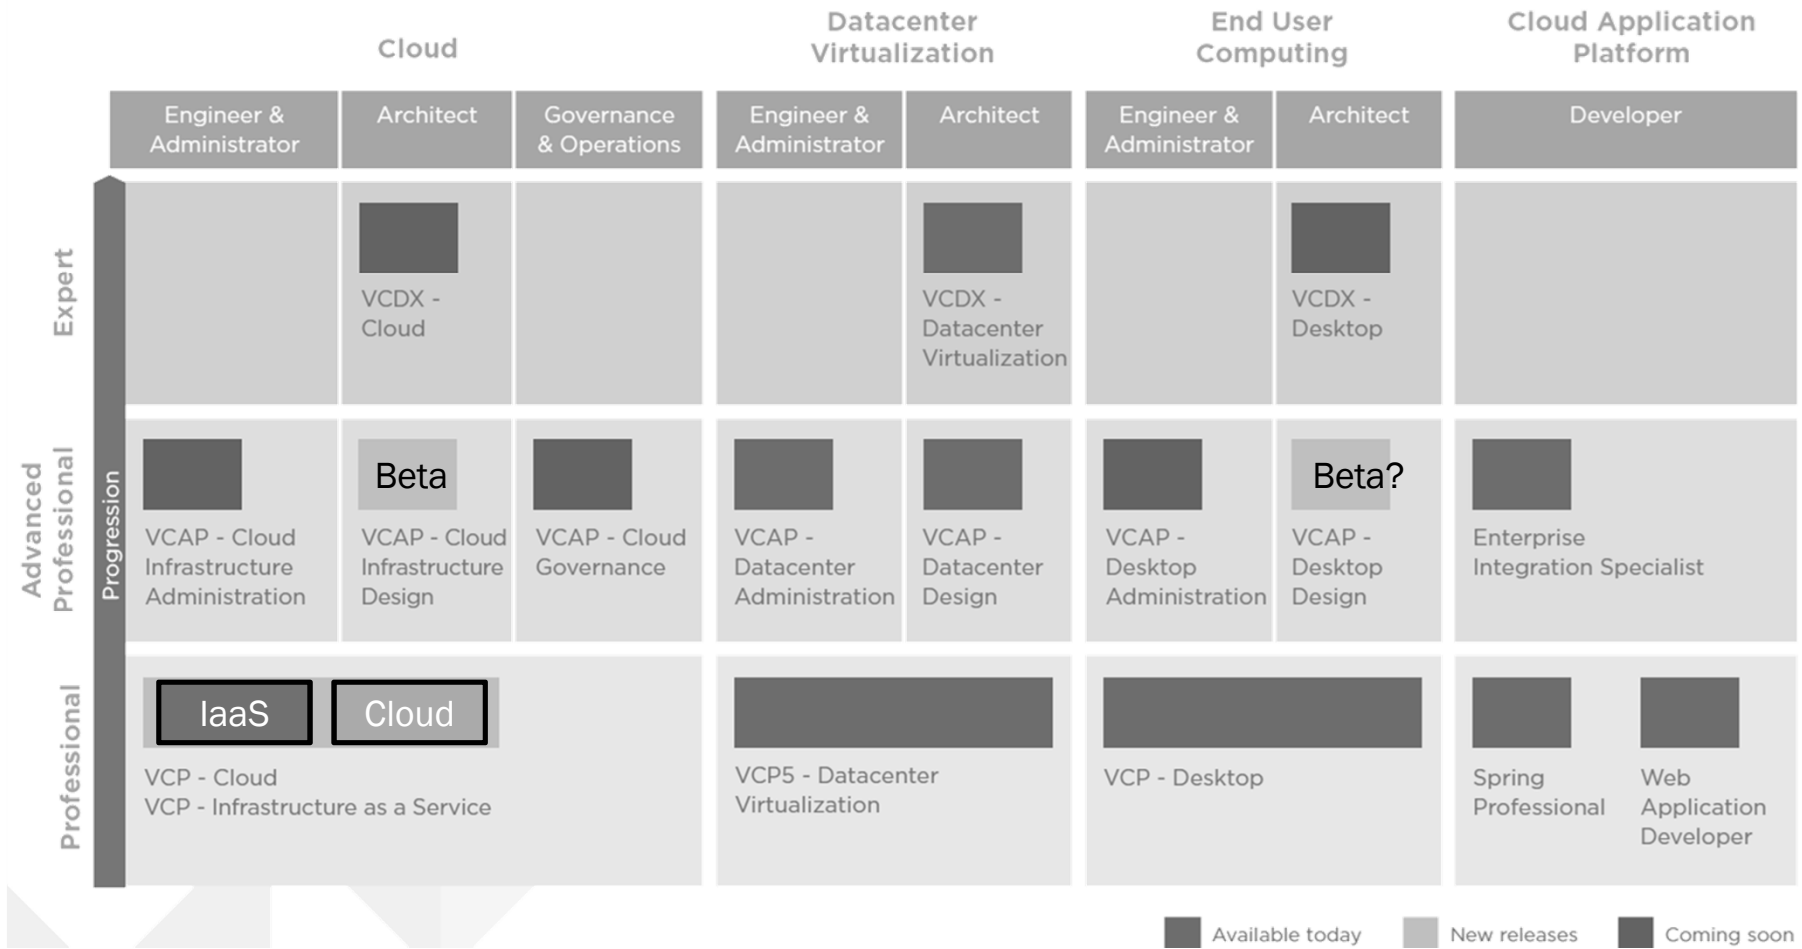

11/10/2012

ProfessionalVMware

How many turtles can you fit on a rock?

Andrew Mauro & Alastair Cooke

NEW VMWARE CERTIFICATIONS, WHO ARE THEY FOR AND HOW DO YOU GET THEM

CERTIFICATION PATHS

- ✘ New paths announced during VMworld US
 - + <http://vinfrastructure.it/en/2012/09/report-from-vmworld-us-2012-new-certifications/>
- ✘ Different silos
- ✘ Developers oriented
 - + Cloud Application Platform
- ✘ System Administrator oriented
 - + Datacenter Virtualization (DV)
 - + End User Computing (DT)
 - + Cloud

Professional VMware

How many turtles can you fit on a rock?

CERTIFICATION LEVELS

- × VCP (Professional)
- × VCAP (Advanced)
- × VCDX (Expert)
- × Where is VCA (Associated)?

Professional VMware

How many turtles can you fit on a rock?

CERTIFICATION ROADMAP

Certification tracks

BETA EXAMS

- × Sign-up for exams
- × And then?
- × Selection criteria?
- × Available seats?

ProfessionalVMware

How many turtles can you fit on a rock?

MISSING PATHS?